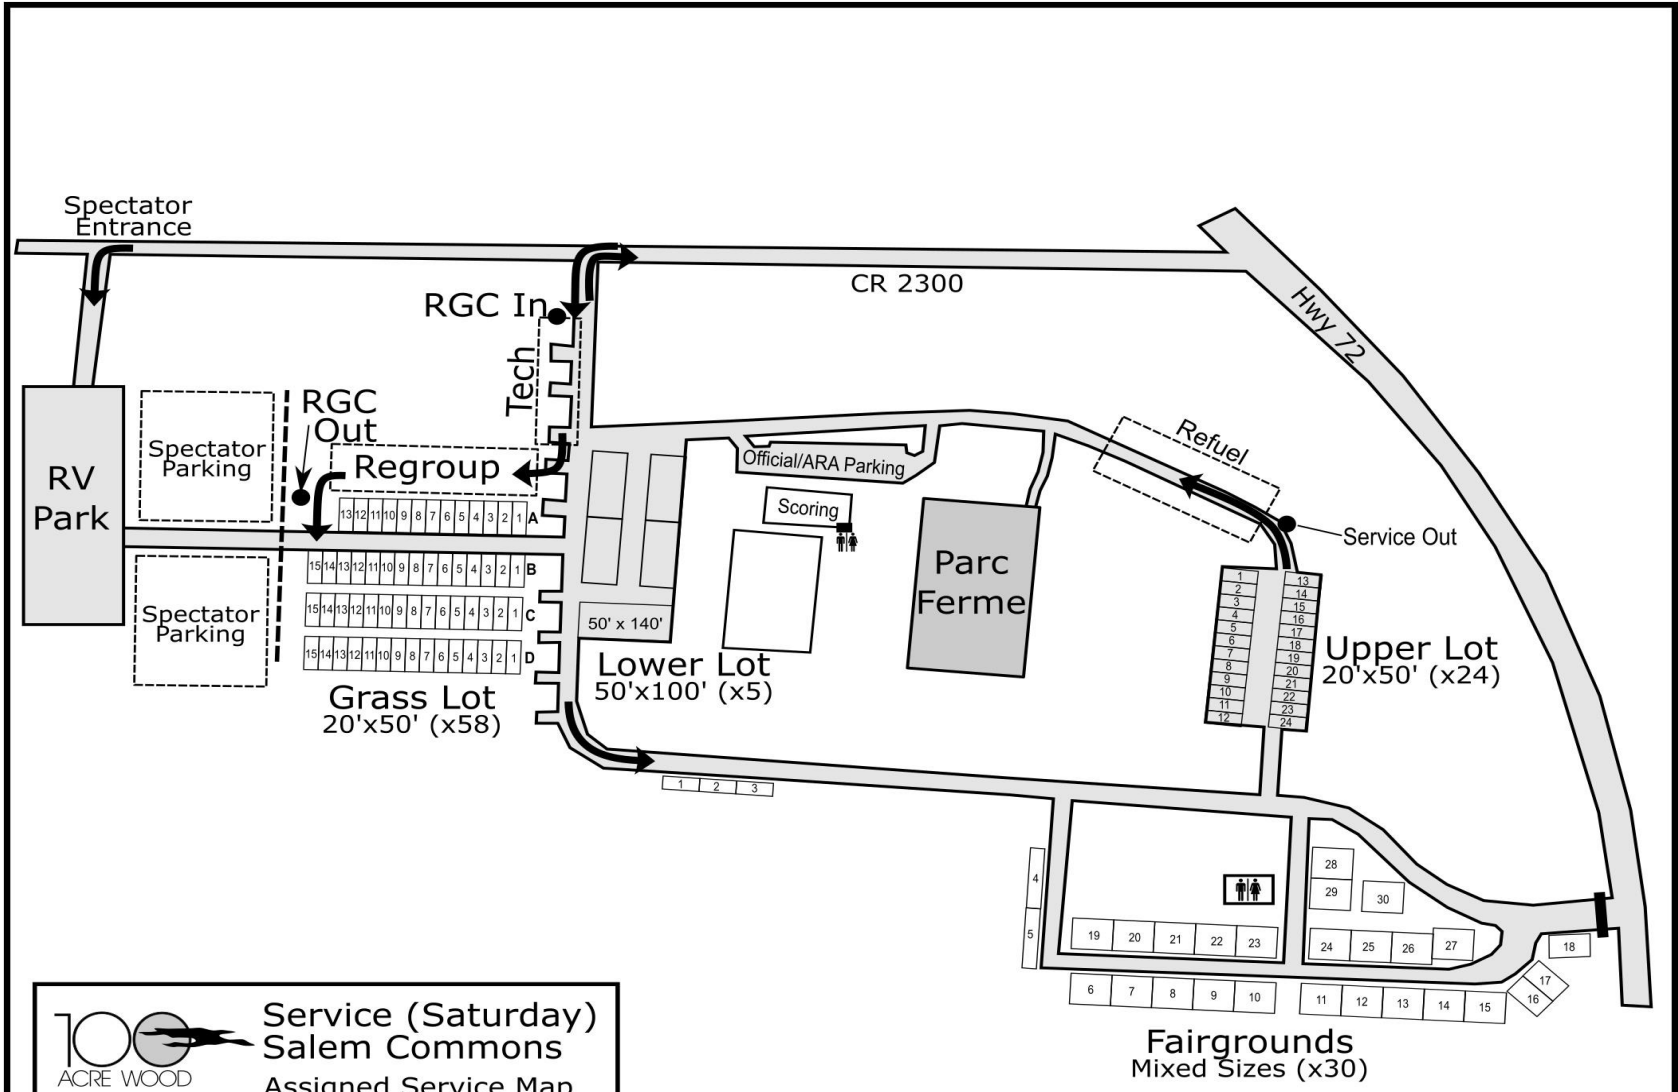

North

47L
47R
46L
46R
45L

100 ACRE WOOD

Service (Friday)
Twin Eagles Lake
Assigned Service Man

Assigned Service Map

Assigned Service Map