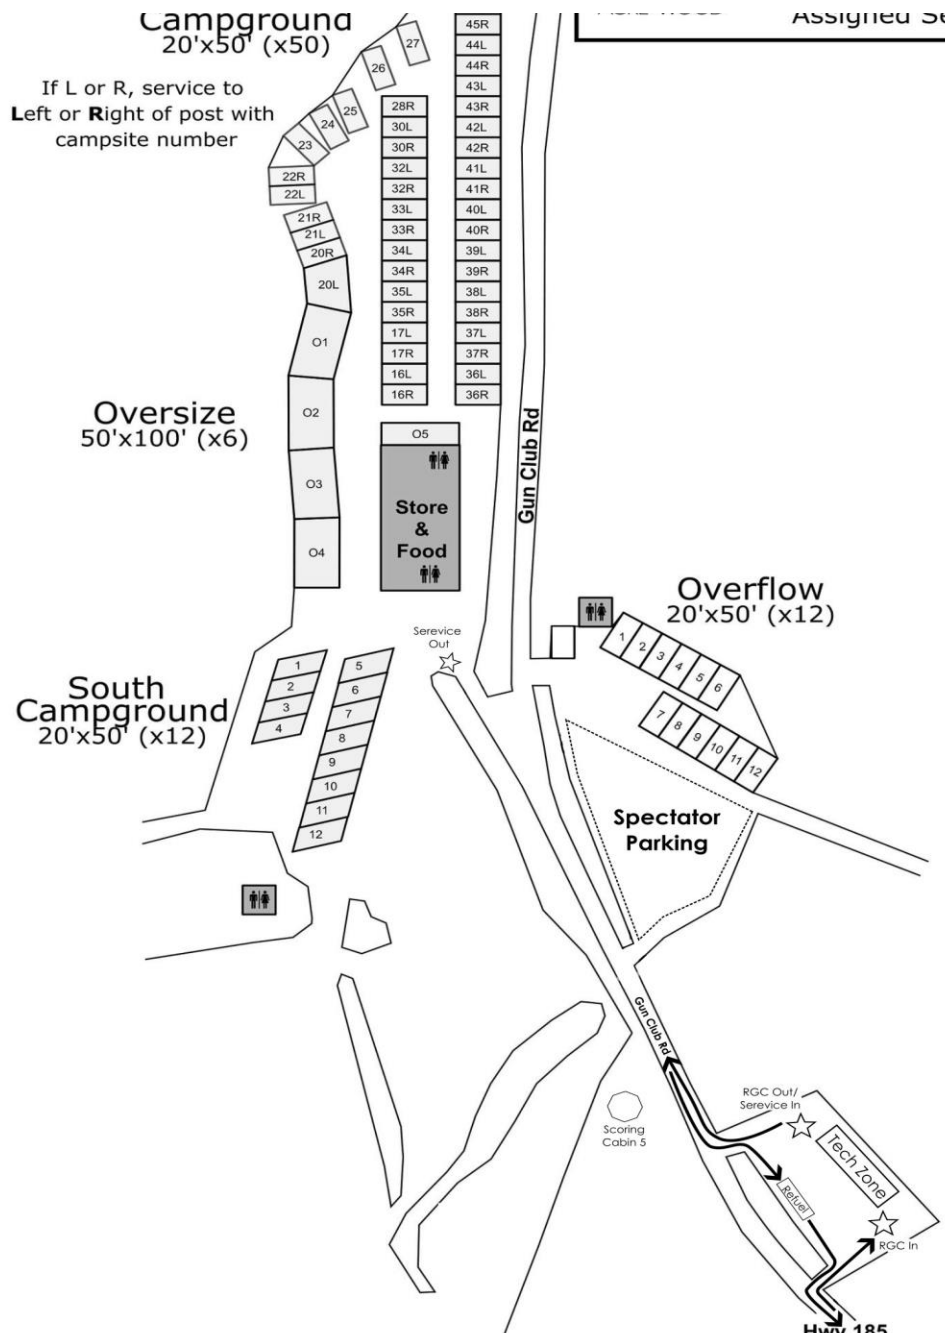

North

47L
47R
46L
46R
45L

100 ACRE WOOD

Service (Friday)
Twin Eagles Lake
Assigned Service Man

Assigned Service Map

Assigned Service Map